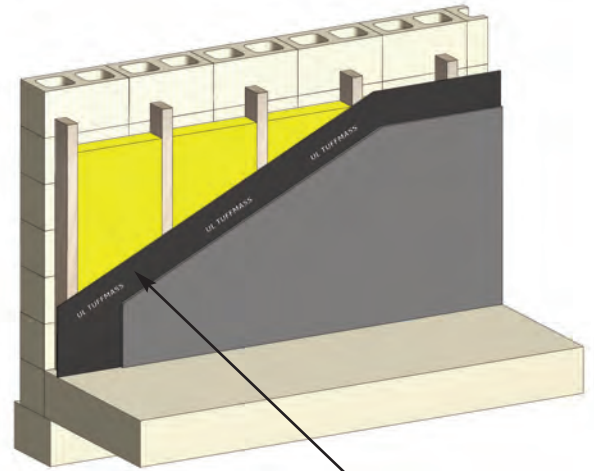

UL Rated Constructions

A good acoustic material must be manufactured to be easily installed into a wide range of applications as well provide an effective sound barrier. Sounddown TuffMass-UL comes in a range of roll sizes with the standard being a 4' x 25' roll for 1lb material. These rolls of TuffMass-UL are easily handled on the job site and can be installed without the need for specialty tools.

Sounddown TuffMass-UL is UL listed for use in a wide range of wall and ceiling constructions. As a material that is listed for use in U300, U400, V400, L500 TuffMass-UL should be your first choice for a safe, easy to use, and most importantly quiet material.

Sounddown's staff is available to help you integrate TuffMass-UL and other products for the quietest results in your construction.

TuffMass-UL applied to an exterior wall to reduce transmission into the occupied spaces.