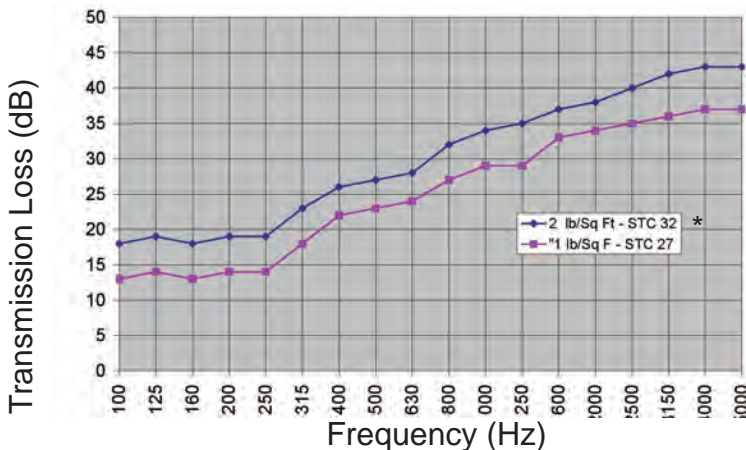

Transmission Loss