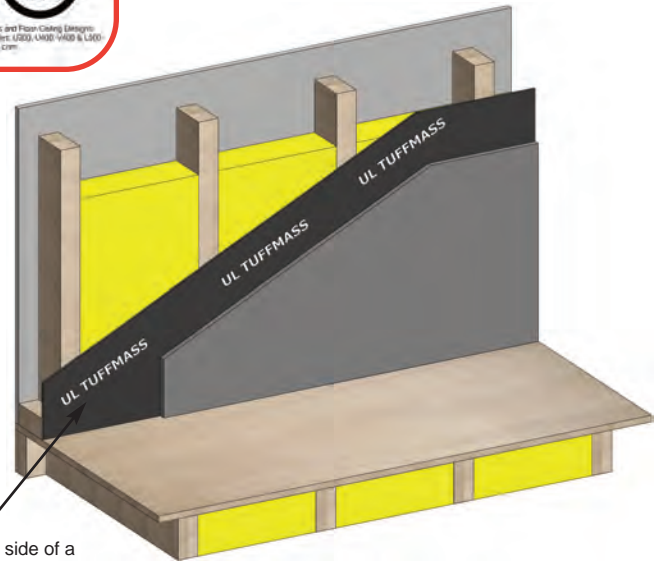

TuffMass-UL applied to one side of a partition wall to reduce noise between rooms.