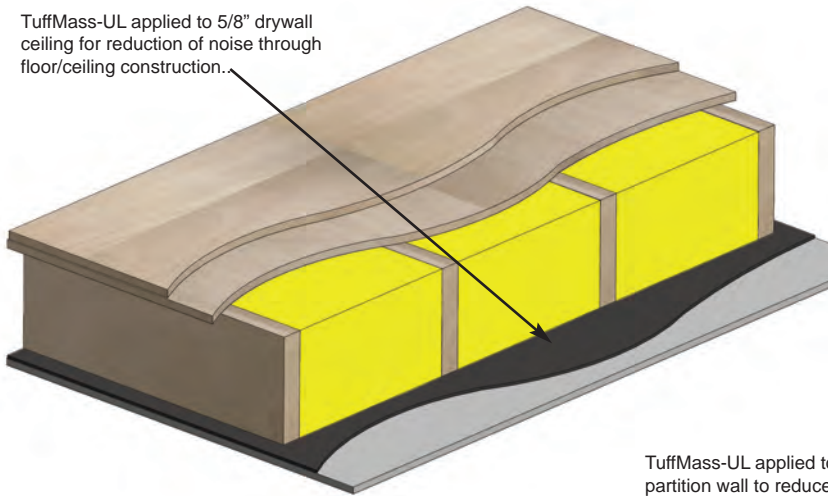

TuffMass-UL applied to 5/8" drywall ceiling for reduction of noise through floor/ceiling construction.

TuffMass-UL applied to one side of a partition wall to reduce noise between rooms.