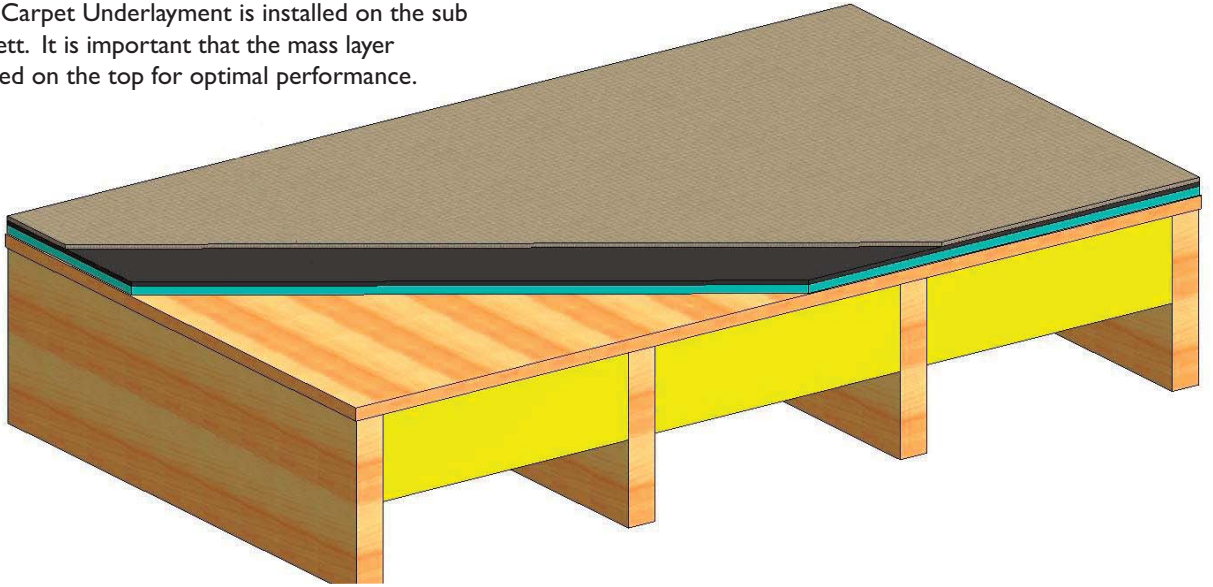

Premium Acoustic Carpet Underlayment

Technical Specification

1ST FLOOR ISOLATED
FLOOR SLAB LOADING
DIAGRAM

Soundown's Premium Acoustic Carpet Underlayment is specially designed as an easily installed product to reduce the transmission of noise through floor assemblies from both air borne and structure borne sources such as talking or walking impact. Soundown Premium Underlayment consists of a resilient acoustic foam layer with Soundown Tuff-Mass barrier bonded to one side. The resiliency of the foam acts to cushion footfall and other impact type noises while providing a plush underfoot feel. Adding a layer of Tuff-Mass to the padding provides a decoupled mass layer effect which is highly effective at stopping noise in the speaking frequencies as well as other living noises.

		16 BBROADWAY SALEM, MA 01907 PHONE: (978)745-7000	
Acoustic Insulation			
Drawn by: R. Hertz	Size: A	FSCM NO.	DWG NO: XXXXXXXXXX
Scale None			REV: -
			Sheet 1 of 1

Typical Installation

Soundown Premium Carpet Underlayment is installed on the sub floor below the carpet. It is important that the mass layer (black side) be installed on the top for optimal performance.