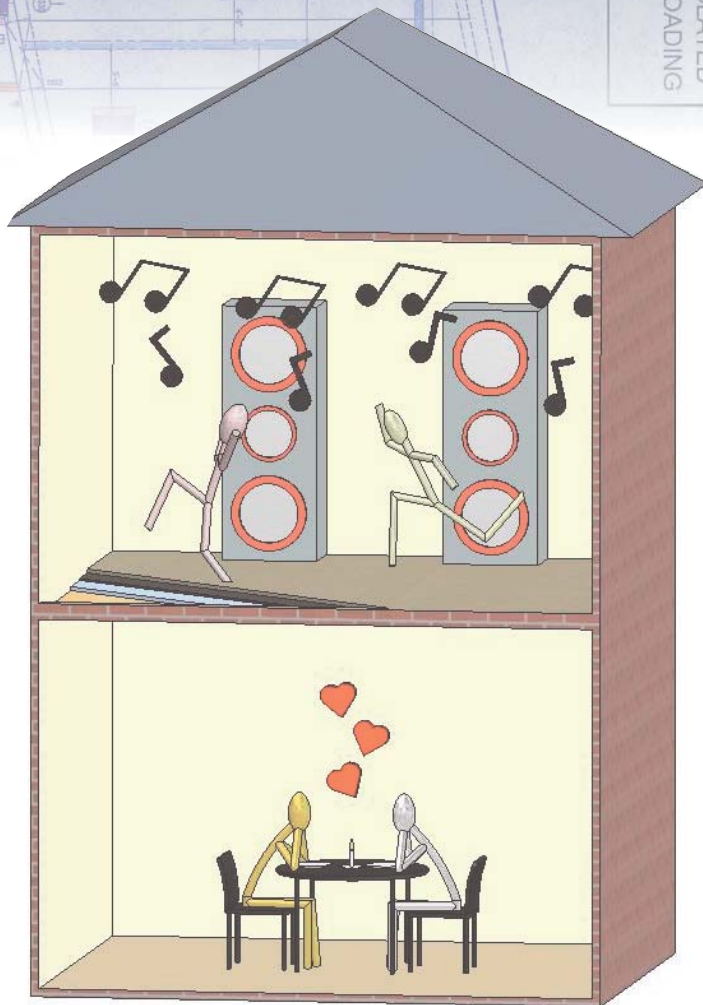

Installation of Soundown Premium Carpet Underlayment is straightforward in new or existing applications with no specialty tools required. Simply roll out the underlayment (barrier side up) and fit the carpet directly on top. In cases where a tack strip is used stop the underlayment at the inside edge of the tack strip and tack the carpet in place.

In any living or working arrangement where noise from one space is impacting the usability of spaces above or below Soundown Premium Carpet Underlayment should be considered. With the ability to significantly reduce noise at frequencies as low as 250Hz this product is highly effective at reducing speaking frequencies, A/V and home theater noise, domestic mechanical equipment and a range of other noise sources found in close quarters living or working environments.

Advantages

- Easy to use & install.
- A low cost solution for noise transmission problems.
- Increased privacy
- No need for additional carpet pad
- Firm, yet comfortable underfoot feel

Solve your noise concerns. Call today to get it right the first time 800-359-1036