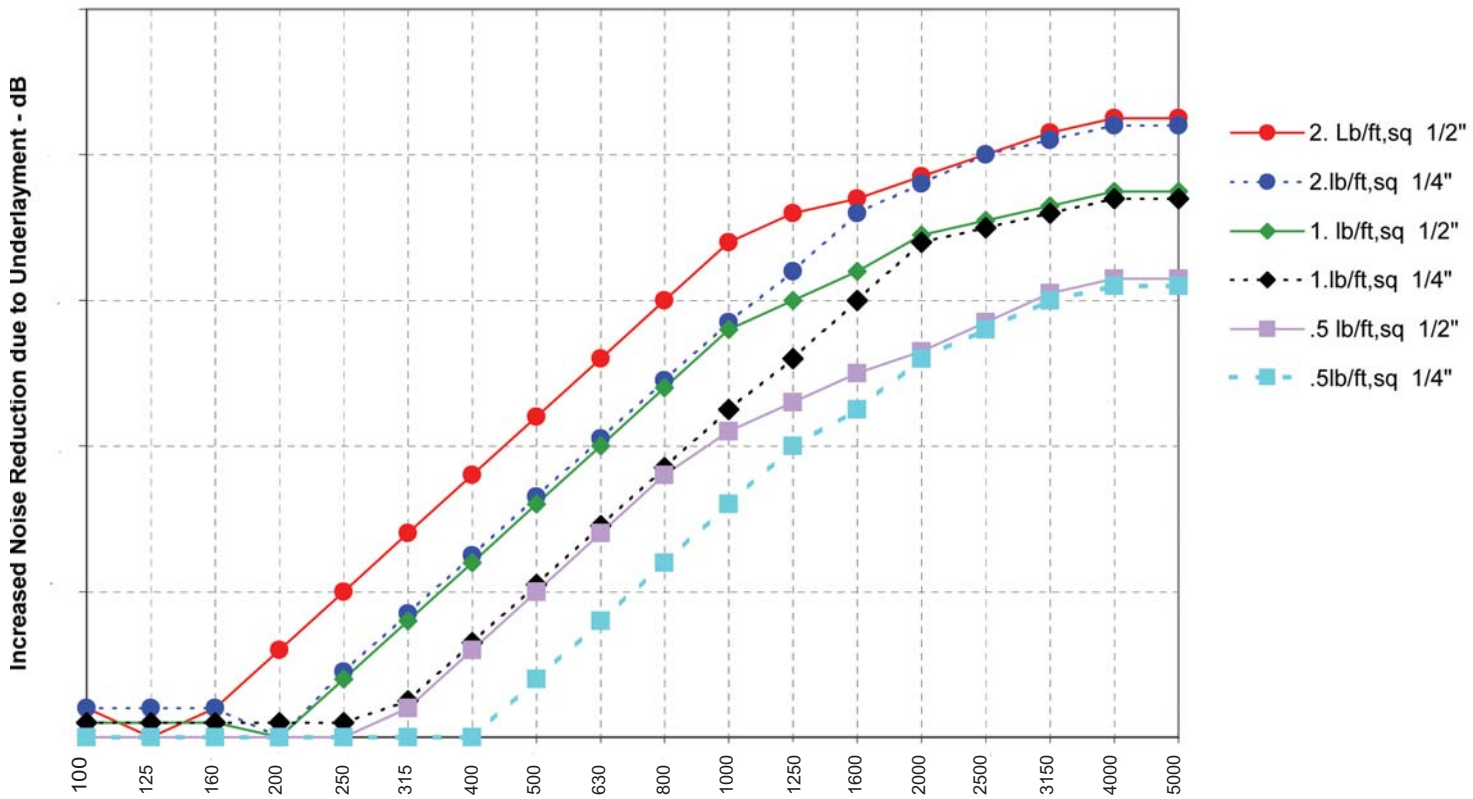

16 Broadway
Salem, MA 01970
1-978-745-7000
www.SOUNDOWN.com

SOUNDOWN
FOR PEACE AND QUIET

3005 S.W. 2nd Ave. #102
Fort Lauderdale, FL 33315
1-954-761-9188
sales@soundown.com