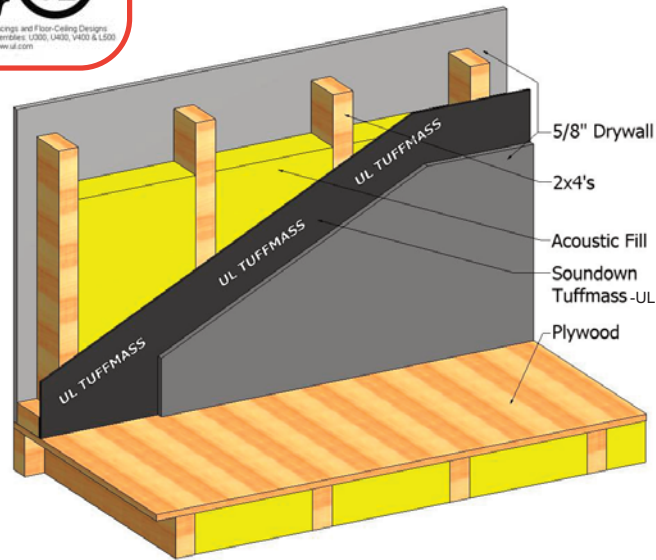

UL Rated Constructions

A good acoustic material must be manufactured to easily installed into a wide range of applications as well as an effective sound barrier. Soundown Tuffmass is comes in range of roll sizes with the standard being a 4.5' x 25' roll. These rolls of Tuffmass are easily handled on a job site and can be installed without the need for specialty tools.

Soundown Tuffmass is UL listed for use in a wide range of wall and ceiling constructions. As a material that is listed for use in U300, U400, V400, L500 Tuffmass should be your first choice for a safe, easy to use and most importantly quiet material.

Soundown staff is available to help integrate Tuffmass and other products for the quietest results in your construction.