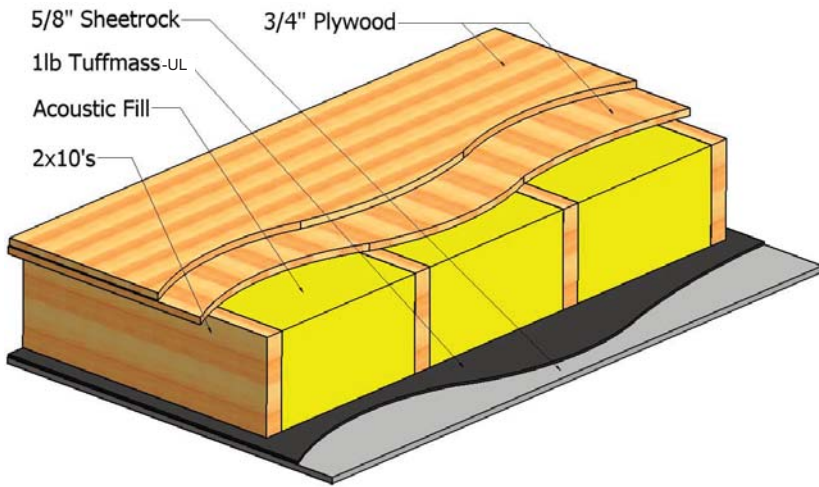

UL Rated Constructions

A good acoustic material must be manufactured to easily installed into a wide range of applications as well as an effective sound barrier. Soundown Tuffmass is comes in range of roll sizes with the standard being a 4.5' x 25' roll. These rolls of Tuffmass are easily handled on a job site and can be installed without the need for specialty tools.

Soundown Tuffmass is UL listed for use in a wide range of wall and ceiling constructions. As a material that is listed for use in U300, U400, V400, L500 Tuffmass should be your first choice for a safe, easy to use and most importantly quiet material.

Soundown staff is available to help integrate Tuffmass and other products for the quietest results in your construction.