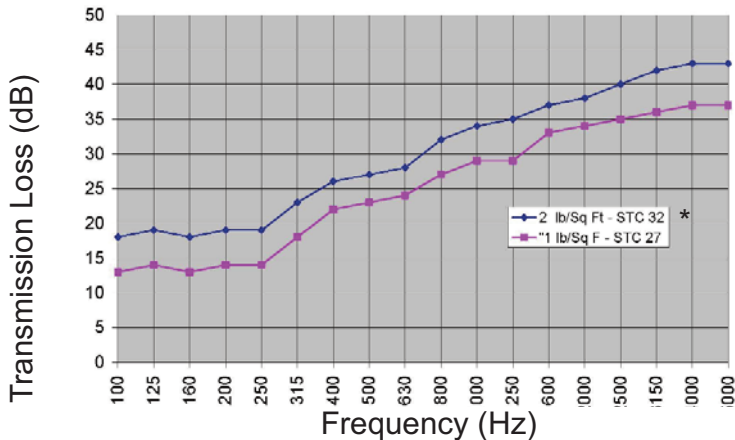

Transmission Loss