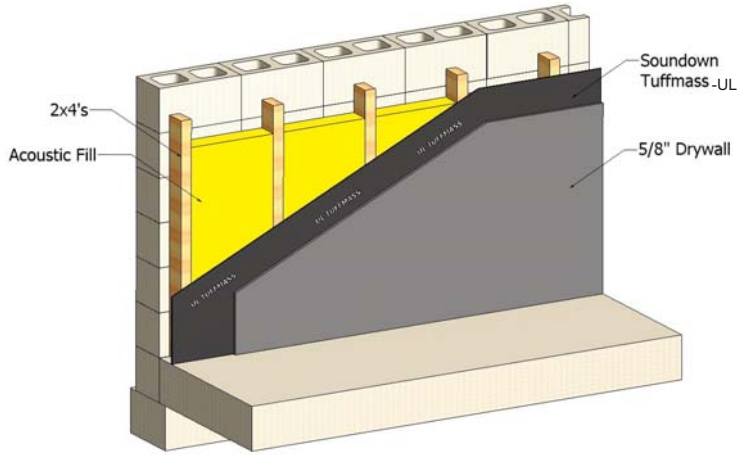

UL Rated Constructions

A good acoustic material must be manufactured to easily installed into a wide range of applications as well as an effective sound barrier. Soundown Tuffmass is comes in range of roll sizes with the standard being a 4.5' x 25' roll. These rolls of Tuffmass are easily handled on a job site and can be installed without the need for specialty tools.

Soundown Tuffmass is UL listed for use in a wide range of wall and ceiling constructions. As a material that is listed for use in U300, U400, V400, L500 Tuffmass should be your first choice for a safe, easy to use and most importantly quiet material.

Soundown staff is available to help integrate Tuffmass and other products for the quietest results in your construction.